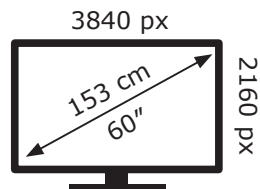

ENERG

LG Electronics

60UN71003LB

117 kWh/1000h

ABCDEF**G**

144 kWh/1000h

2019/2013