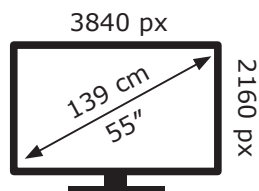

ENERG 

LG Electronics

55NANO813NA

98 kWh/1000h

ABCDEF**G**

124 kWh/1000h

2019/2013