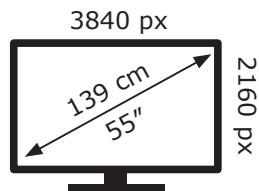

ENERG 

LG Electronics

55UN81003LB

101 kWh/1000h

ABCDEF**G**

126 kWh/1000h

2019/2013