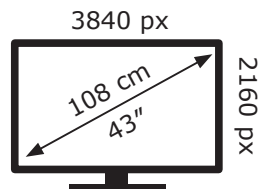

ENERGY

LG Electronics

43UN80003LC

66 kWh/1000h

ABCDEF**G**

86 kWh/1000h

2019/2013