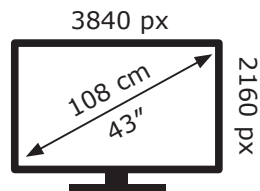

# ENERG

LG Electronics

43UN73003LC

**65** kWh/1000h

ABCDEF**G**

**85** kWh/1000h

2019/2013