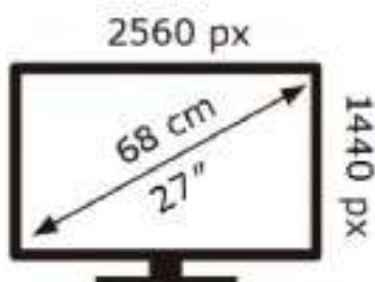

ENERG

Samsung

S27FG510EU

26 kWh/1000h

ABCDEF **G**

40 kWh/1000h

2019/2013