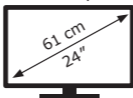

# ENERG

ΛΟC

24P3CV

**18** kWh/1000h

ABCDEF**E**G

**18** kWh/1000h

1920 px

1080 px