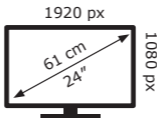

# ENERG

ΛΟC

24P3CV

**18** kWh/1000h

ABCDEF**E**G

**18** kWh/1000h

1920 px

1080 px