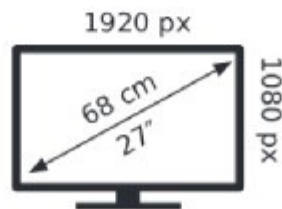

ENERG

Samsung

S27F320GAU

16 kWh/1000h

2019/2013