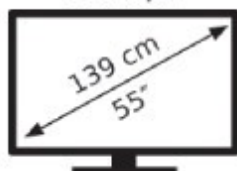

ENERG

TCL

55T69CX1

66 kWh/1000h

ABCDEF**G**

110 kWh/1000h

3840 px

2160 px