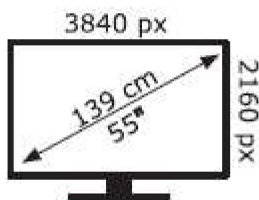

# ENERGY

VESA

55A1UHD

**73** kWh/1000h

ABCDEF**G**

**76** kWh/1000h

2019/2013