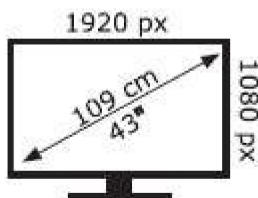

ENERGY

VESA

43A1FHD

41 kWh/1000h

ABCDEF**E**FG

44 kWh/1000h

2019/2013