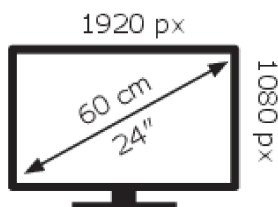

ENERGY

MSI

MAG 242C

17 kWh/1000h

ABCDEF**G**

35 kWh/1000h

2019/2013