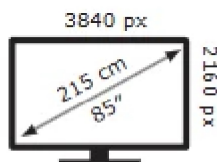

ENERG

TCL

85C6KX1

155 kWh/1000h

ABCDEF**G**

390 kWh/1000h

2019/2013