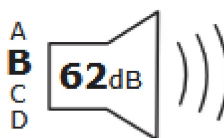

ENERG

Bosch

WQJ24201BY

128 kWh /

9.0 kg

3:50