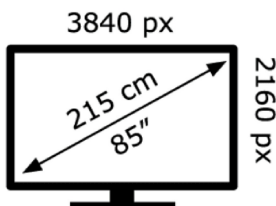

ENERGY

SONY®

K-85S3

128 kWh/1000h

ABCDEF **G**

179 kWh/1000h

2019/2013