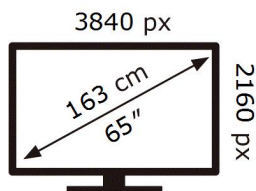

ENERG

SAMSUNG

QE65QN90DAT

90 kWh/1000h

ABCDEF **G**

210 kWh/1000h

2019/2013