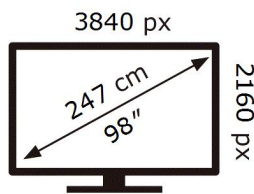

ENERG ⚡

SAMSUNG

QE98QN90DAT

153 kWh/1000h

ABCDEF **G**

351 kWh/1000h

2019/2013