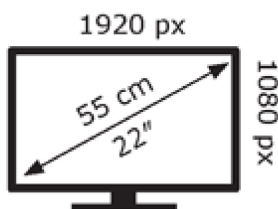

ENERG

IIYAMA CORPORATION

XU2294HSU-B1

17 kWh/1000h

2019/2013