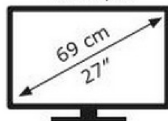

BenQ

EX2710U

32 kWh/1000h

ABCDEF**G**

84 kWh/1000h

3840 px

2160 px

2019/2013