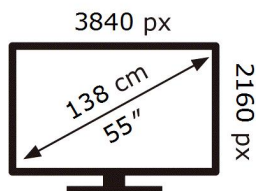

ENERG

SAMSUNG

QE55Q80DAT

77 kWh/1000h

ABCDEF **G**

224 kWh/1000h

2019/2013