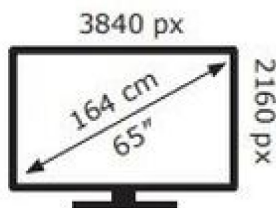

ENERG

JVC

LT-65VA3300

85 kWh/1000h

ABCDEF**G**

145 kWh/1000h

2019/2013