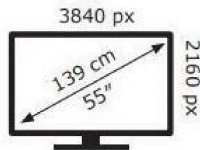

ENERGY

JVC

LT-55VA3300

64 kWh/1000h

ABCDEF**G**

123 kWh/1000h

2019/2013