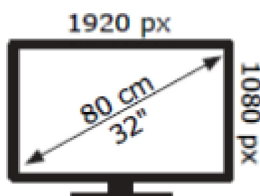

ENERGY

JVC

LT-32VAF3300

26 kWh/1000h

ABCDEF **G**

45 kWh/1000h

2019/2013

50679635