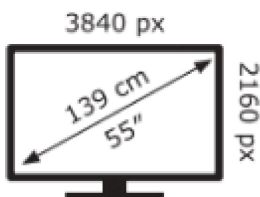

ENERG

LG Electronics

OLED55C32LA

81 kWh/1000h

ABCDEF**G**

143 kWh/1000h

2019/2013