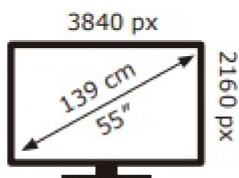

ENERG

PHILIPS

55PML9008/12

77 kWh/1000h

ABCDEF**G**

158 kWh/1000h

2019/2013