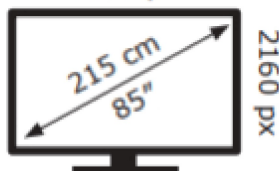

# ENERGY

TCL

85P745X1

**168** kWh/1000h

ABCDEF**G**

**310** kWh/1000h

3840 px

2019/2013