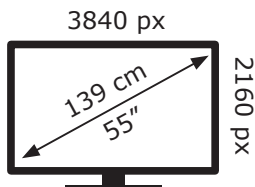

ENERGY

GRUNDIG

55 GHU 8590 CB8T00

78 kWh/1000h

ABCDEF**G**

117 kWh/1000h

2019/2013