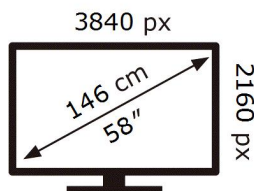

ENERG

SAMSUNG

UE58CU7172U

91 kWh/1000h

ABCDEF **G**

137 kWh/1000h

2019/2013